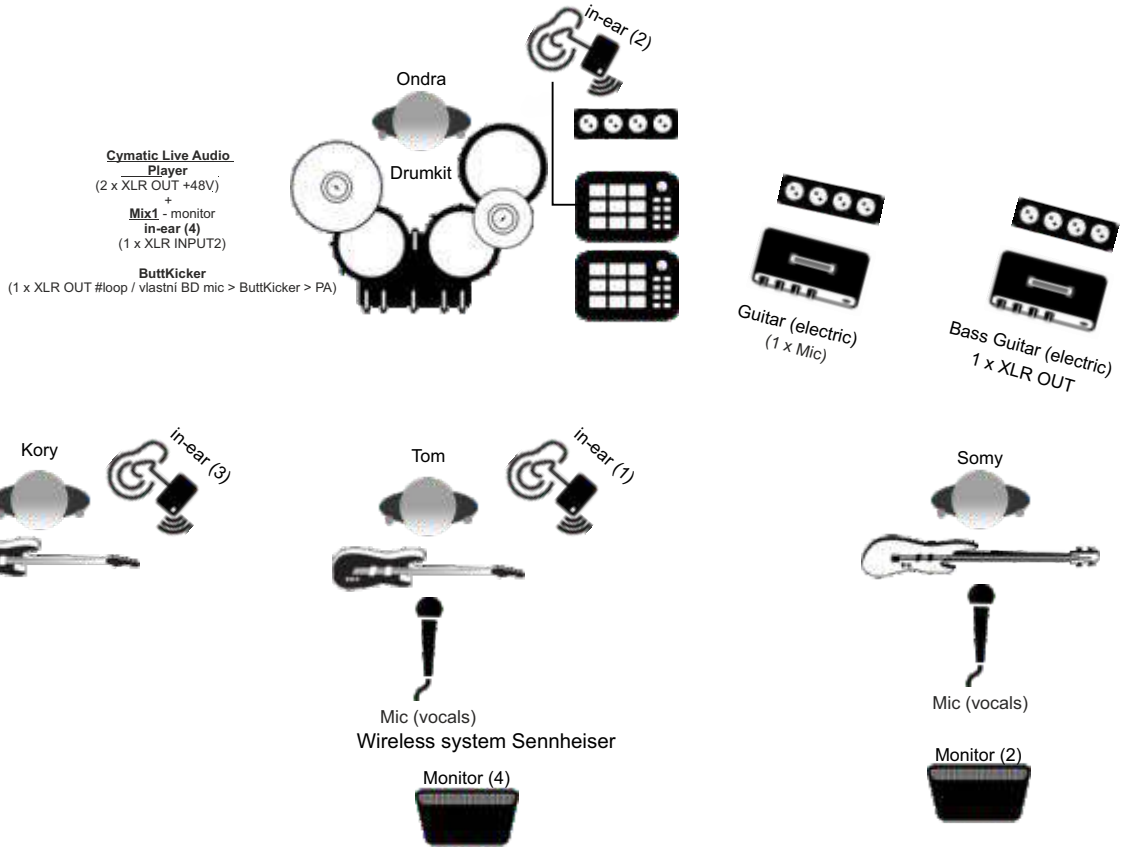

ANY.MEN

www.anymen.cz / www.facebook.com/anymencz

Contact: Jan Somy Somolik (+420 724 665 646 / info@anymen.cz)

BACK

FRONT

Extra Info

Drums (1xBd, 1xHi-hat, 1xSd, 1xTom, 2xFTom, 5xCmbl)

Monitor Groups

Group	Soundmix
Group 1	Main voc (Tom) - in-ear (1)
Group 2	Bass (Somy) - monitor (2)
Group 3	Drums (Ondra) - to Mix1 - XLR to INPUT2 - in-ear (2)
Group 4	Guitar (Kory) - in-ear (3)
Group 5	Main voc (Tom) - monitor (4)